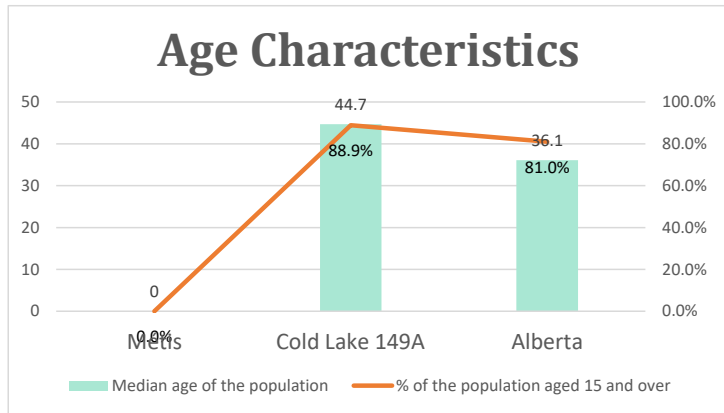

# Cold Lake 149A, AB

Geo\_Code: 4812813

(Source: National Household survey 2011)

The total population reported with Métis single identity is 00 (Total Métis household is 00), representing 0% of Aboriginal people, accounting for 0.0% of the total population in Cold Lake 149A.

No Métis participated in the survey.

No Métis single lone parents household reported to the survey.