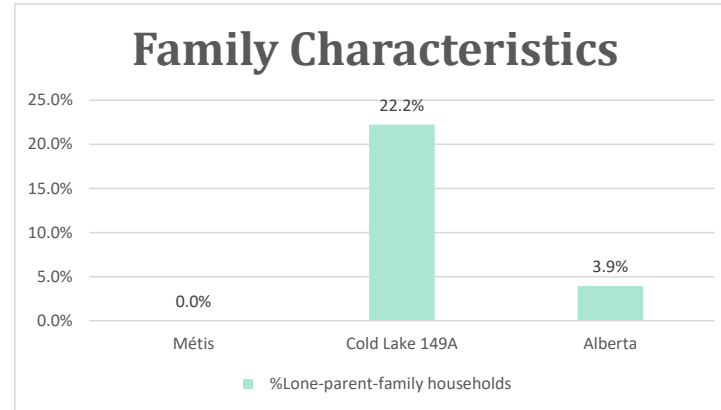

# Cold Lake 149A, AB

Geo\_Code: 4812813

(Source: National Household survey 2011)

The total population reported with Métis single identity is 00 (Total Métis household is 00), representing 0% of Aboriginal people, accounting for 0.0% of the total population in Cold Lake 149A.

No Métis participated in the survey.

No Métis single lone parents household reported to the survey.