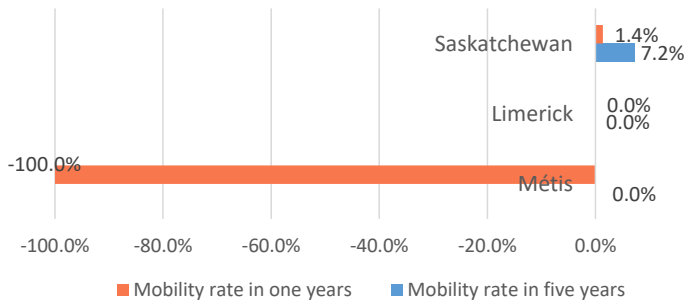

#DIV/0!

37.8 years old in Saskatchewan, with 90.9% and 80.5% population aged 15 and over respectively.

No Métis single lone parents household reported to the survey.

Mobility

All Métis households reported moving out last year.