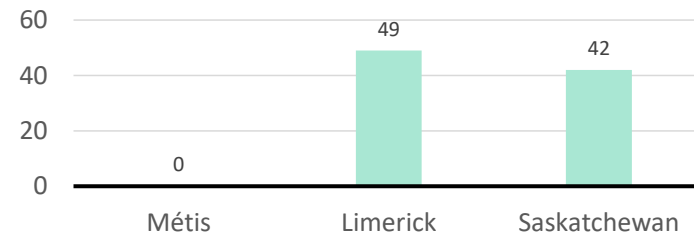

Average Weeks Worked in 2010

No Métis participated in the survey.