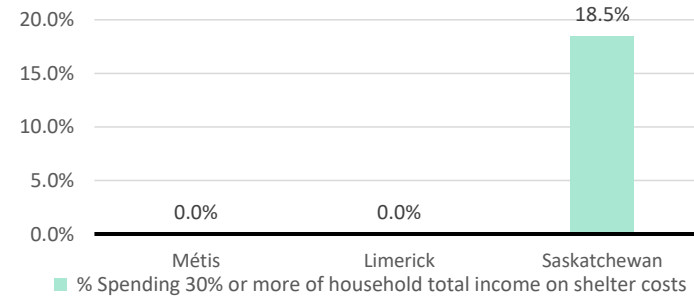

Labor Force & Housing Statistics

Labour Force Status

No Métis participated in the survey.

Average Weeks Worked in 2010

No Métis participated in the survey.

Household Characteristics

There are 0 private dwellings occupied by a Métis single household, out of which no Métis single household reported need major repairs, have more than one person per room, or not suitable.

Shelter Costs

No Métis participated in the survey.

Limerick, SK

Income

After-Tax Income of Households in 2010

No Métis participated in the survey.

Prevalence of Low Income in 2010 Based On After-Tax Low-Income Measure (%)