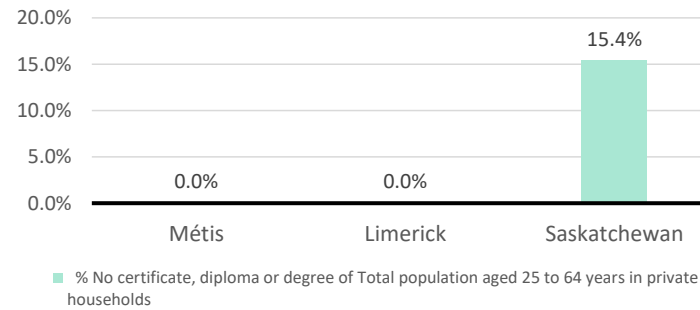

#DIV/0!

37.8 years old in Saskatchewan, with 90.9% and 80.5% population aged 15 and over respectively.

No Métis single lone parents household reported to the survey.

Mobility

All Métis households reported moving out last year.

Education

For population aged from 25 to 64 years, no Métis reported have no certificate, diploma or degree.

For Métis aged from 25 to 34, no Métis reported have no certificate, diploma or degree.

Limerick, SK