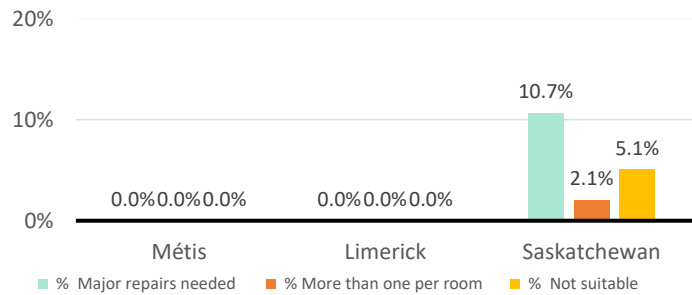

Labor Force & Housing Statistics

Labour Force Status

No Métis participated in the survey.

Average Weeks Worked in 2010

No Métis participated in the survey.

Household Characteristics

There are 0 private dwellings occupied by a Métis single household, out of which no Métis single household reported need major repairs, have more than one person per room, or not suitable.

Shelter Costs

No Métis participated in the survey.

Limerick, SK

Income

After-Tax Income of Households in 2010

No Métis participated in the survey.

Prevalence of Low Income in 2010 Based On After-Tax Low-Income Measure (%)