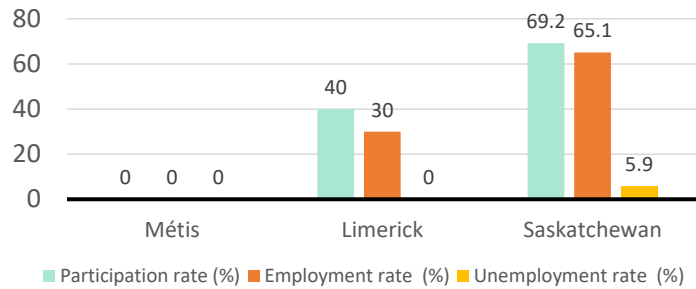

Limerick, SK

Labor Force & Housing Statistics

Labour Force Status

No Métis participated in the survey.