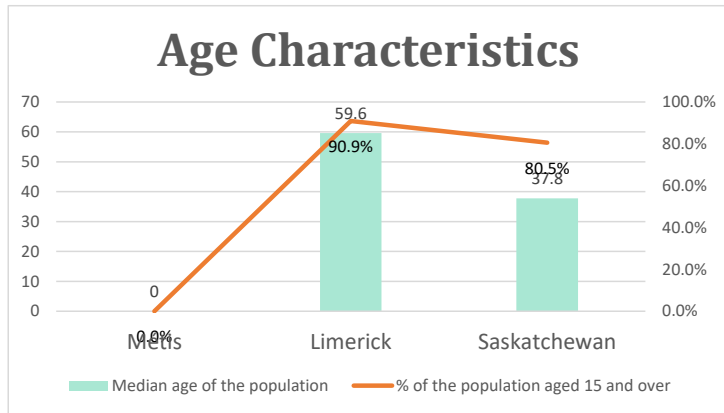

Limerick, SK

Geo_Code: 4703041

(Source: National Household survey 2011)

The total population reported with Métis single identity is 00 (Total Métis household is 00), representing 0% of Aboriginal people, accounting for 0.0% of the total population in Limerick.

#DIV/0!

37.8 years old in Saskatchewan, with 90.9% and 80.5% population aged 15 and over respectively.

No Métis single lone parents household reported to the survey.

Mobility

All Métis households reported moving out last year.