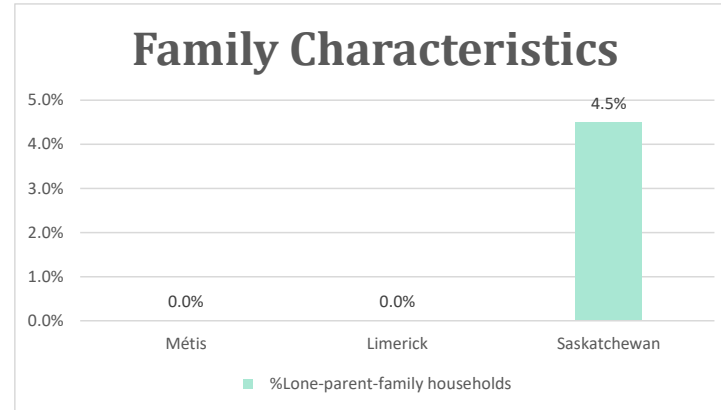

Limerick, SK

Geo_Code: 4703041

(Source: National Household survey 2011)

The total population reported with Métis single identity is 00 (Total Métis household is 00), representing 0% of Aboriginal people, accounting for 0.0% of the total population in Limerick.

#DIV/0!

37.8 years old in Saskatchewan, with 90.9% and 80.5% population aged 15 and over respectively.

No Métis single lone parents household reported to the survey.

Mobility

All Métis households reported moving out last year.