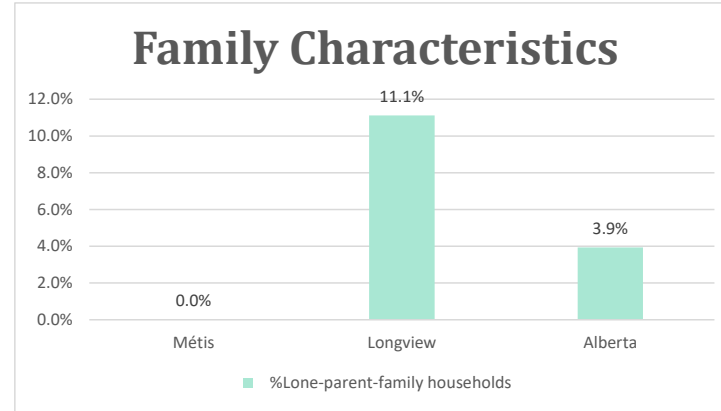

Longview, AB

Geo_Code: 4806008

(Source: National Household survey 2011)

The total population reported with Métis single identity is 65 (Total Métis household is 00), representing 93% of Aboriginal people, accounting for 20.6% of the total population in Longview.

For Métis single identity population, the median age is 3.6 years old, with 0.0% of the population aged 15 and over. As for the total population, the median age is 40.6 in Longview and

36.1 years old in Alberta, with 81.0% and 81.0% population aged 15 and over respectively.