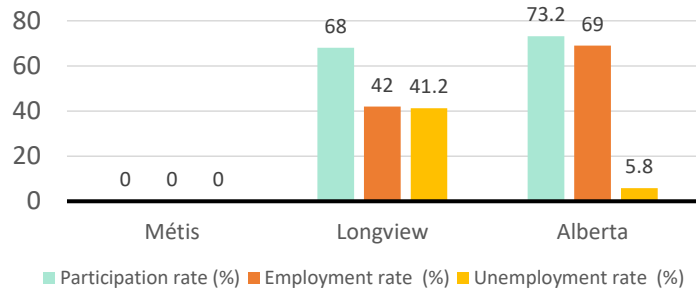

Longview, AB

Labor Force & Housing Statistics

Labour Force Status

No Métis participated in the survey.