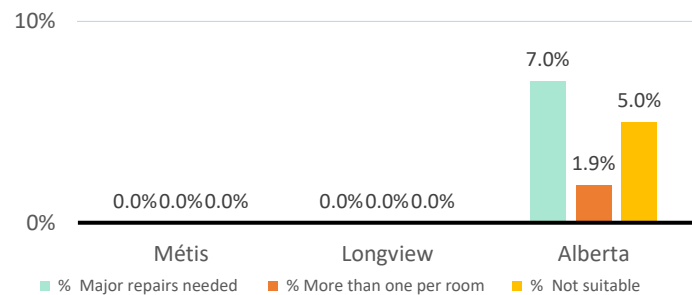

Household Characteristics

There are 0 private dwellings occupied by a Métis single household, out of which no Métis household reported need major repairs, or have more than one person per room or not suitable.