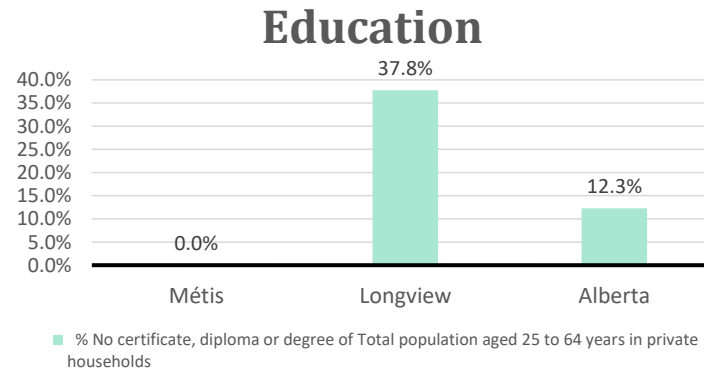

For Métis single identity population, the median age is 3.6 years old, with 0.0% of the population aged 15 and over. As for the total population, the median age is 40.6 in Longview and

36.1 years old in Alberta, with 81.0% and 81.0% population aged 15 and over respectively.

No Métis single lone parents household reported to the survey.

No Métis households reported moving in for the last 5 years.

For population aged from 25 to 64 years, no Métis reported have no certificate, diploma or degree.