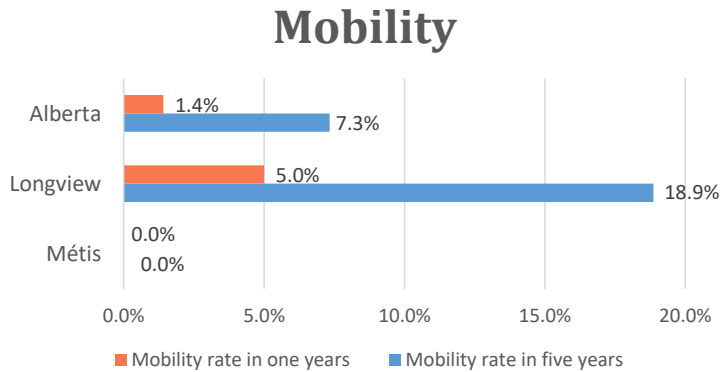

No Métis households reported moving in for the last 5 years.