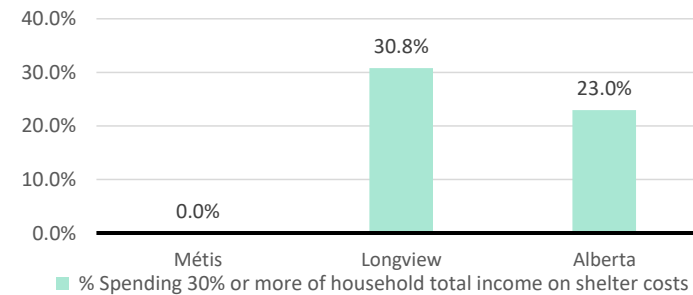

Shelter Costs

No Métis participated in the survey.