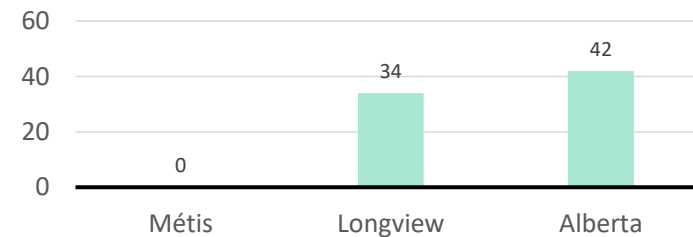

For Métis aged from 25 to 34, no Métis reported have no certificate, diploma or degree.

Longview, AB

Labor Force & Housing Statistics

Labour Force Status

No Métis participated in the survey.

Average Weeks Worked in 2010