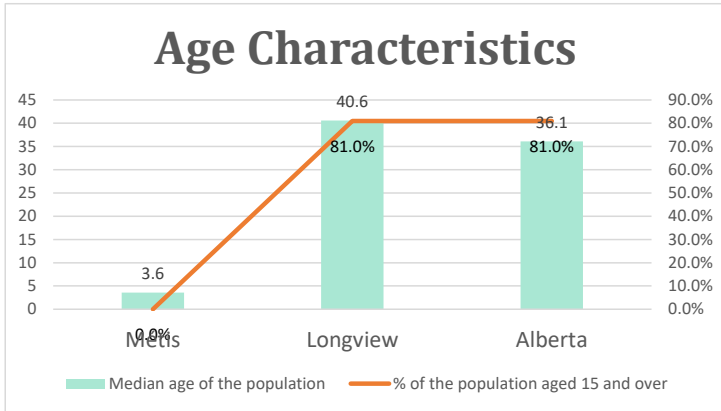

Longview, AB

Geo_Code: 4806008

(Source: National Household survey 2011)

The total population reported with Métis single identity is 65 (Total Métis household is 00), representing 93% of Aboriginal people, accounting for 20.6% of the total population in Longview.

For Métis single identity population, the median age is 3.6 years old, with 0.0% of the population aged 15 and over. As for the total population, the median age is 40.6 in Longview and

36.1 years old in Alberta, with 81.0% and 81.0% population aged 15 and over respectively.